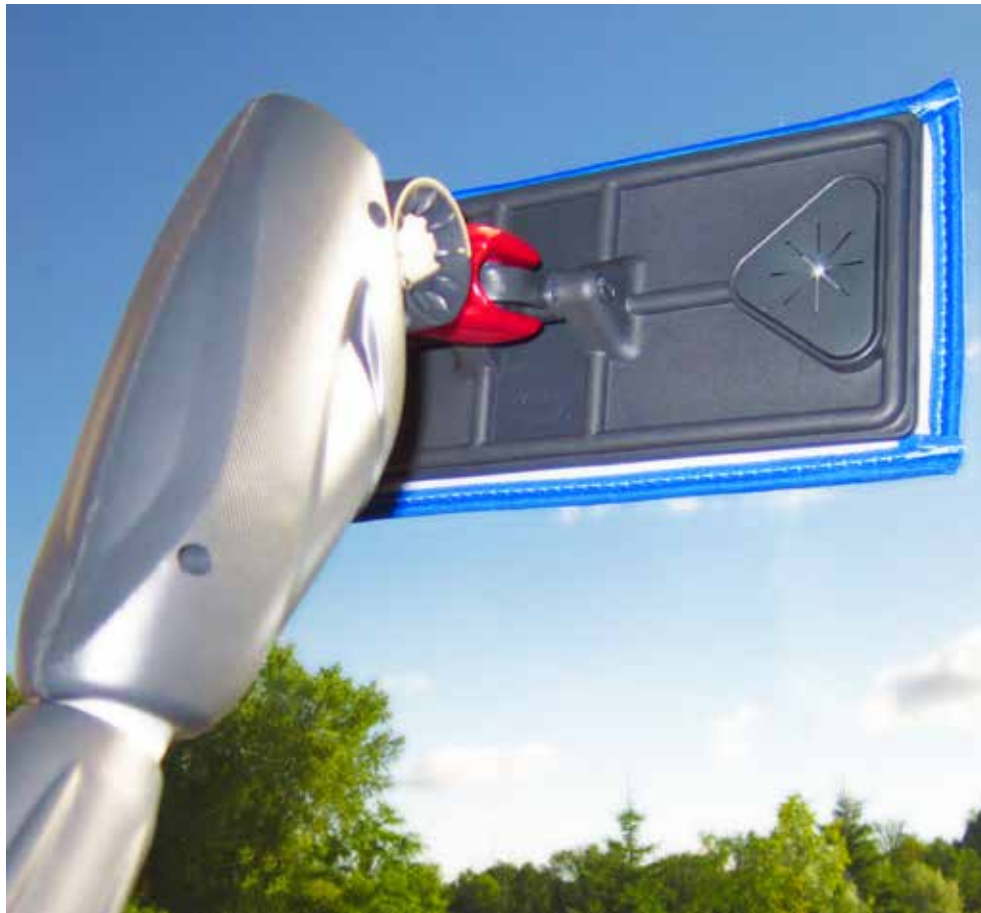

HydroClean™

Indoor Ultra Pure Water Cleaning System

IPC Eagle

State of the Art Indoor Cleaning Tool

The **HydroClean™** indoor ultra pure water cleaning system is for indoor glass and non-porous surfaces. It combines the cleaning power of pure water and microfiber in a light, compact and entirely mechanical tool (no cords, no batteries, etc). It keeps glass cleaner longer. With no chemical residue being left behind on the glass dirt will not be attracted reducing the frequency of cleaning intervals. Fill with pure water from our Hydro Bottle Kit or distilled water.

The **HydroClean™** is offered in four models; Cleano 5, Cleano 10, HC 25 and HC Quick Lock.

- Reduces labor up to 50%
- Reduces back strain - ergonomic
- Allows safe working from the ground
- Reaches difficult areas without dripping on or having to move furniture
- Environmentally friendly, no chemicals
- Economical, eliminates chemical costs

Light weight

- The poles are made of anodized aluminum
- Only 2 lbs
- Extension click-lock system

Versatility

- Available in four models allowing you to reach the shortest or tallest of jobs

No-twist mechanism

Pad holder clip-on

The pad is easily applied. The efficient clip-on system keeps the pad taut and makes sure it is adhered closely to the surface for easy cleaning.

HydroClean™ Tank

The HydroClean™ Tank is designed for heavy use and is resistant to impact and stress. It can easily be refilled at any time due to a ball valve at the end of the tank to keep pure water from leaking. It also allows you to deliver water evenly from any angle.