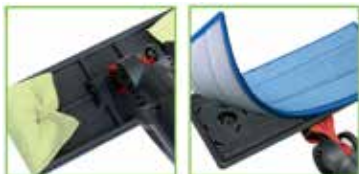

HydroClean™ Pad

The HydroClean™ Pad is made of polyester and polyamide microfiber. Its special composition makes it ideal for spray cleaning. Designed to remove dirt with a minimal amount of pure water.

Pad holder clip-on

The pad is easily applied. The efficient clip-on system keeps the pad taut and makes sure it is adhered closely to the surface for easy cleaning.